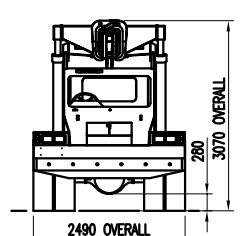

A

B

C

D

A

B

C

D

WINCH RATED CAPACITY (MAX.)	
SINGLE PART	4200 KG
TWO PARTS	8400 KG
THREE PARTS	12600 KG
FOUR PARTS	16800 KG